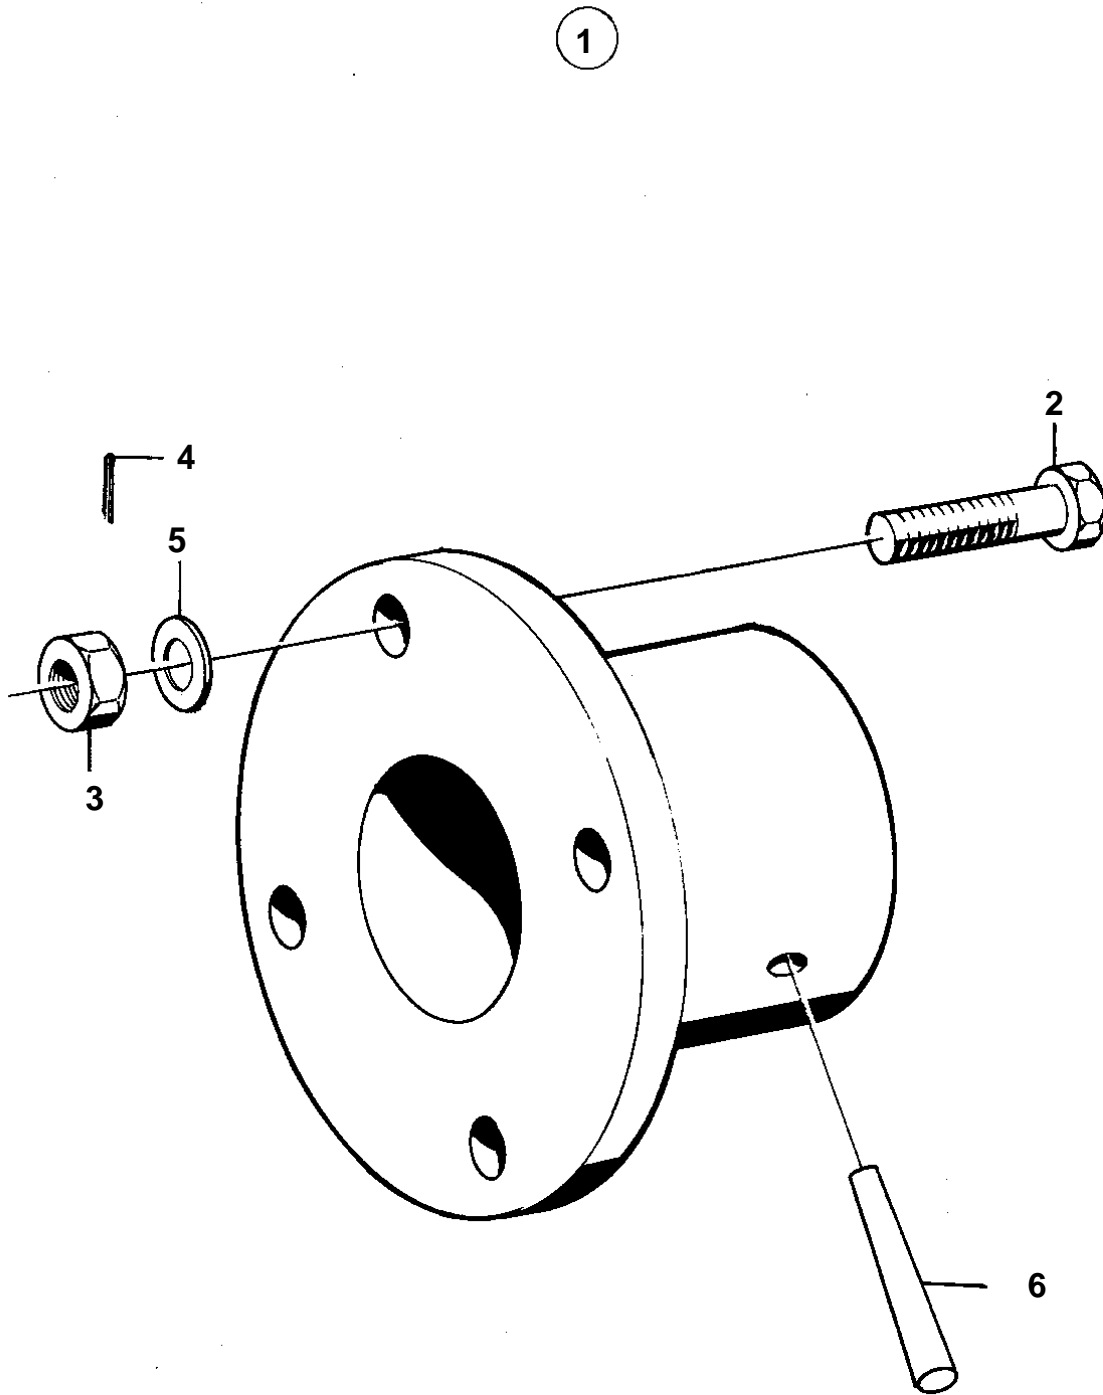

COMMON

4624

COMMON

REF	PART NO.	QTY	DESCRIPTION	NOTES
1	829281	1	Companion flange	
2	955692	4	· Screw	L=32mm
2	955691	4	· Screw	L=25mm
3	955883	4	· Nut	
4	907834	4	· Cotter pin	
5	941904	4	· Spring washer	
6	907617	1	· Pin	